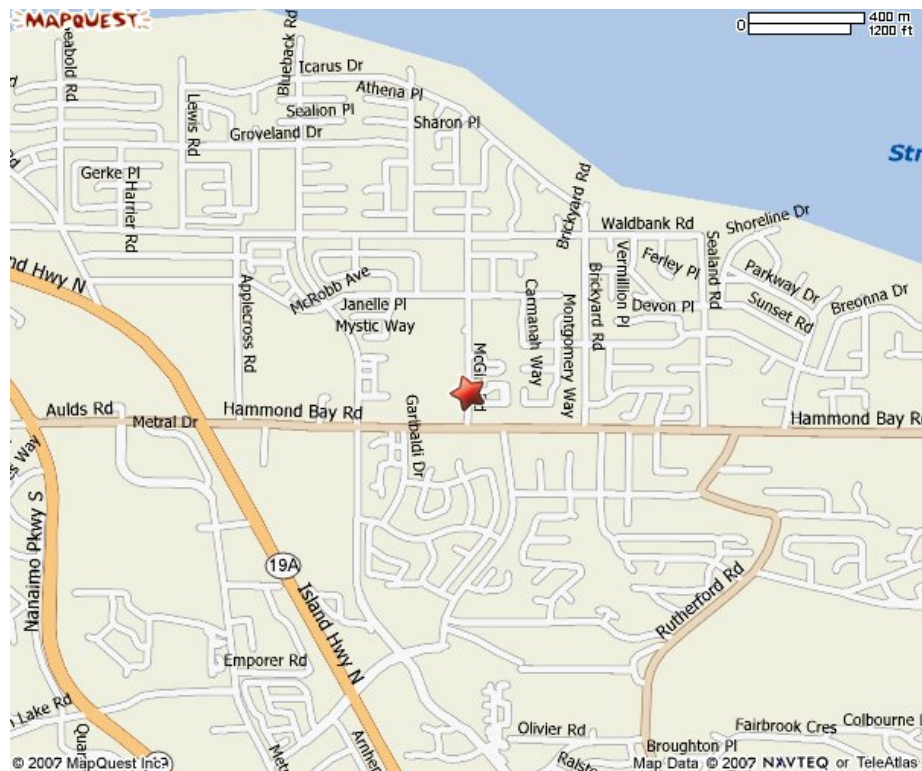

## DIRECTIONS TO INTERNATIONAL STUDENT EDUCATION at Dover Bay Secondary School

Address: Room E201, 6135 McGirr Road, Nanaimo, British Columbia, Canada V9V 1M1  
Telephone: (250) 751-0197

### **Directions:**

From either direction on the Nanaimo Parkway (north or south):

Take the Aulds Road exit #28. Aulds Rd. will become Hammond Bay Road.

Travel through 4 sets of traffic lights.

On the 5<sup>th</sup> set of traffic lights, turn left onto McGirr Road.

The school will be located on your left hand side.

Parking is located just after the pedestrian cross walk, on the north of the school. Please park in any space designated “Staff”. Do not park in a numbered space.